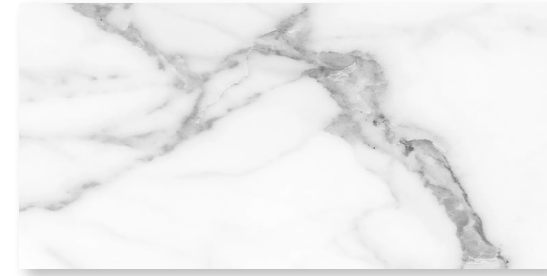

CORE STONE

PORCELAIN TILE

Technical Data

Finish	Matte
Thickness	8.4 mm
Application	Interior/Exterior
Frost Resistant	Yes
Shade Variation	V3
Slip Resistant	R10
Water Absorption	<0.5%

Lead Time

In Stock/Quick Ship

Sizes

2"x2" Mosaic

Tile
Of
Turkey

Colors

Calacatta

Statuario

Ivory

Pearl