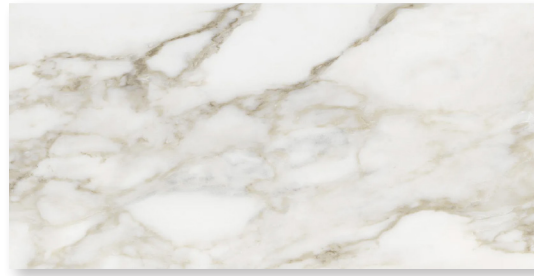

CORE STONE

PORCELAIN TILE

Technical Data

Finish	Matte
Thickness	8.4 mm
Application	Interior/Exterior
Frost Resistant	Yes
Shade Variation	V3
Slip Resistant	R10
Water Absorption	<0.5%

Lead Time

In Stock/Quick Ship

Sizes

2"x2" Mosaic

Tile
Of
Turkey

Colors

Calacatta

Statuario

Ivory

Pearl